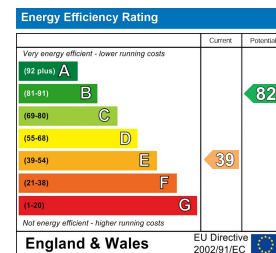

Road Map

Hybrid Map

Terrain Map

Floor Plan

Viewing

Please contact our office on 01440 707976 if you wish to arrange a viewing appointment for this property or require further information.

Energy Efficiency Graph